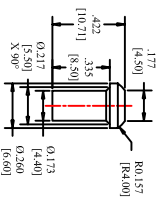

Type "A"
Ø4,0mm Plain
Rivet

Type "B"
Ø4,0mm Chamfered
Swell Neck Rivet

Type "C"
Ø4,0mm Plain
Rivet

Type "D"
Ø4,5mm Chamfered
Swell Neck Rivet

Type "E"
Ø4,5mm Chamfered
Swell Neck Rivet

Type "F"
Ø4,0mm Chamfered
Swell Neck Rivet

Type "G"
Ø4,5mm Chamfered
Swell Neck Rivet

Type "H"
Ø4,5mm Plain
Rivet

Type "J"
Ø4,5mm Chamfered
Swell Neck Rivet

Type "K"
Ø4,5mm Plain
Rivet

Type "L"
Ø4,5mm Chamfered
Swell Neck Rivet