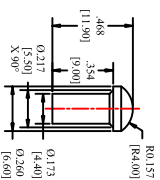

Type "A"
Ø4,0mm Plain
Rivet

Type "B"
Ø4,0mm Chamfered
Swell Neck Rivet

Type "C"
Ø4,0mm Plain
Rivet

Type "D"
Ø4,5mm Chamfered
Swell Neck Rivet

Type "E"
Ø4,5mm Chamfered
Swell Neck Rivet

Type "F"
Ø4,0mm Chamfered
Swell Neck Rivet

Type "G"
Ø4,5mm Chamfered
Swell Neck Rivet

Type "H"
Ø4,5mm Plain
Rivet

Type "J"
Ø4,5mm Chamfered
Swell Neck Rivet

Type "K"
Ø4,5mm Plain
Rivet

Type "L"
Ø4,5mm Chamfered
Swell Neck Rivet