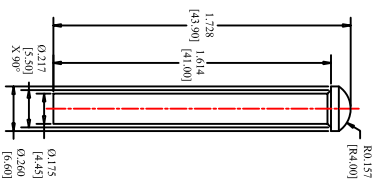

Type "A"
Ø4,0mm Plain
Rivet

Type "B"
Ø4,0mm Chamfered
Swell Neck Rivet

Type "C"
Ø4,0mm Plain
Rivet

Type "D"
Ø4,5mm Chamfered
Swell Neck Rivet

Type "E"
Ø4,5mm Chamfered
Swell Neck Rivet

Type "F"
Ø4,0mm Chamfered
Swell Neck Rivet

Type "G"
Ø4,5mm Chamfered
Swell Neck Rivet

Type "H"
Ø4,5mm Plain
Rivet

Type "J"
Ø4,5mm Chamfered
Swell Neck Rivet

Type "K"
Ø4,5mm Plain
Rivet

Type "L"
Ø4,5mm Chamfered
Swell Neck Rivet