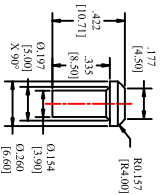

Type "A"
Ø4,0mm Plain
Rivet

Type "B"
Ø4,0mm Chamfered
Swell Neck Rivet

Type "C"
Ø4,0mm Plain
Rivet

Type "D"
Ø4,5mm Chamfered
Swell Neck Rivet

Type "E"
Ø4,5mm Chamfered
Swell Neck Rivet

Type "F"
Ø4,0mm Chamfered
Swell Neck Rivet

Type "G"
Ø4,5mm Chamfered
Swell Neck Rivet

Type "H"
Ø4,5mm Plain
Rivet

Type "J"
Ø4,5mm Chamfered
Swell Neck Rivet

Type "K"
Ø4,5mm Plain
Rivet

Type "L"
Ø4,5mm Chamfered
Swell Neck Rivet