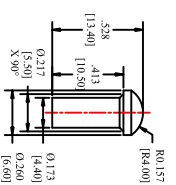

Type "G"
Ø4,5mm Chamfered
Swell Neck Rivet

Type "H"
Ø4,5mm Plain
Rivet

Type "J"
Ø4,5mm Chamfered
Swell Neck Rivet

Type "K"
Ø4,5mm Plain
Rivet

Type "L"
Ø4,5mm Chamfered
Swell Neck Rivet