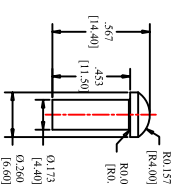

Type "A"
Ø4,0mm Plain
Rivet

Type "B"
Ø4,0mm Chamfered
Swell Neck Rivet

Type "C"
Ø4,0mm Plain
Rivet

Type "D"
Ø4,5mm Chamfered
Swell Neck Rivet

Type "E"
Ø4,5mm Chamfered
Swell Neck Rivet

Type "F"
Ø4,0mm Chamfered
Swell Neck Rivet

Type "G"
Ø4,5mm Chamfered
Swell Neck Rivet

Type "H"
Ø4,5mm Plain
Rivet

Type "J"
Ø4,5mm Chamfered
Swell Neck Rivet

Type "K"
Ø4,5mm Plain
Rivet

Type "L"
Ø4,5mm Chamfered
Swell Neck Rivet