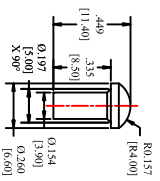

Type "A"
Ø4,0mm Plain
Rivet

Type "B"
Ø4,0mm Chamfered
Swell Neck Rivet

Type "C"
Ø4,0mm Plain
Rivet

Type "D"
Ø4,5mm Chamfered
Swell Neck Rivet

Type "E"
Ø4,5mm Chamfered
Swell Neck Rivet

Type "F"
Ø4,0mm Chamfered
Swell Neck Rivet

Type "G"
Ø4,5mm Chamfered
Swell Neck Rivet

Type "H"
Ø4,5mm Plain
Rivet

Type "J"
Ø4,5mm Chamfered
Swell Neck Rivet

Type "K"
Ø4,5mm Plain
Rivet

Type "L"
Ø4,5mm Chamfered
Swell Neck Rivet