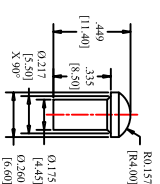

Type "A"
Ø4,0mm Plain
Rivet

Type "B"
Ø4,0mm Chamfered
Swell Neck Rivet

Type "C"
Ø4,0mm Plain
Rivet

Type "D"
Ø4,5mm Chamfered
Swell Neck Rivet

Type "E"
Ø4,5mm Chamfered
Swell Neck Rivet

Type "F"
Ø4,0mm Chamfered
Swell Neck Rivet

Type "G"
Ø4,5mm Chamfered
Swell Neck Rivet

Type "H"
Ø4,5mm Plain
Rivet

Type "J"
Ø4,5mm Chamfered
Swell Neck Rivet

Type "K"
Ø4,5mm Plain
Rivet

Type "L"
Ø4,5mm Chamfered
Swell Neck Rivet