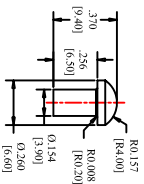

Type "A"
Ø4,0mm Plain
Rivet

Type "B"
Ø4,0mm Chamfered
Swell Neck Rivet

Type "C"
Ø4,0mm Plain
Rivet

Type "D"
Ø4,5mm Chamfered
Swell Neck Rivet

Type "E"
Ø4,5mm Chamfered
Swell Neck Rivet

Type "F"
Ø4,0mm Chamfered
Swell Neck Rivet

Type "G"
Ø4,5mm Chamfered
Swell Neck Rivet

Type "H"
Ø4,5mm Plain
Rivet

Type "J"
Ø4,5mm Chamfered
Swell Neck Rivet

Type "K"
Ø4,5mm Plain
Rivet

Type "L"
Ø4,5mm Chamfered
Swell Neck Rivet