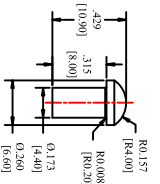

Type "A"
Ø4,0mm Plain
Rivet

Type "B"
Ø4,0mm Chamfered
Swell Neck Rivet

Type "C"
Ø4,0mm Plain
Rivet

Type "D"
Ø4,5mm Chamfered
Swell Neck Rivet

Type "E"
Ø4,5mm Chamfered
Swell Neck Rivet

Type "F"
Ø4,0mm Chamfered
Swell Neck Rivet

Type "G"
Ø4,5mm Chamfered
Swell Neck Rivet

Type "H"
Ø4,5mm Plain
Rivet

Type "J"
Ø4,5mm Chamfered
Swell Neck Rivet

Type "K"
Ø4,5mm Plain
Rivet

Type "L"
Ø4,5mm Chamfered
Swell Neck Rivet